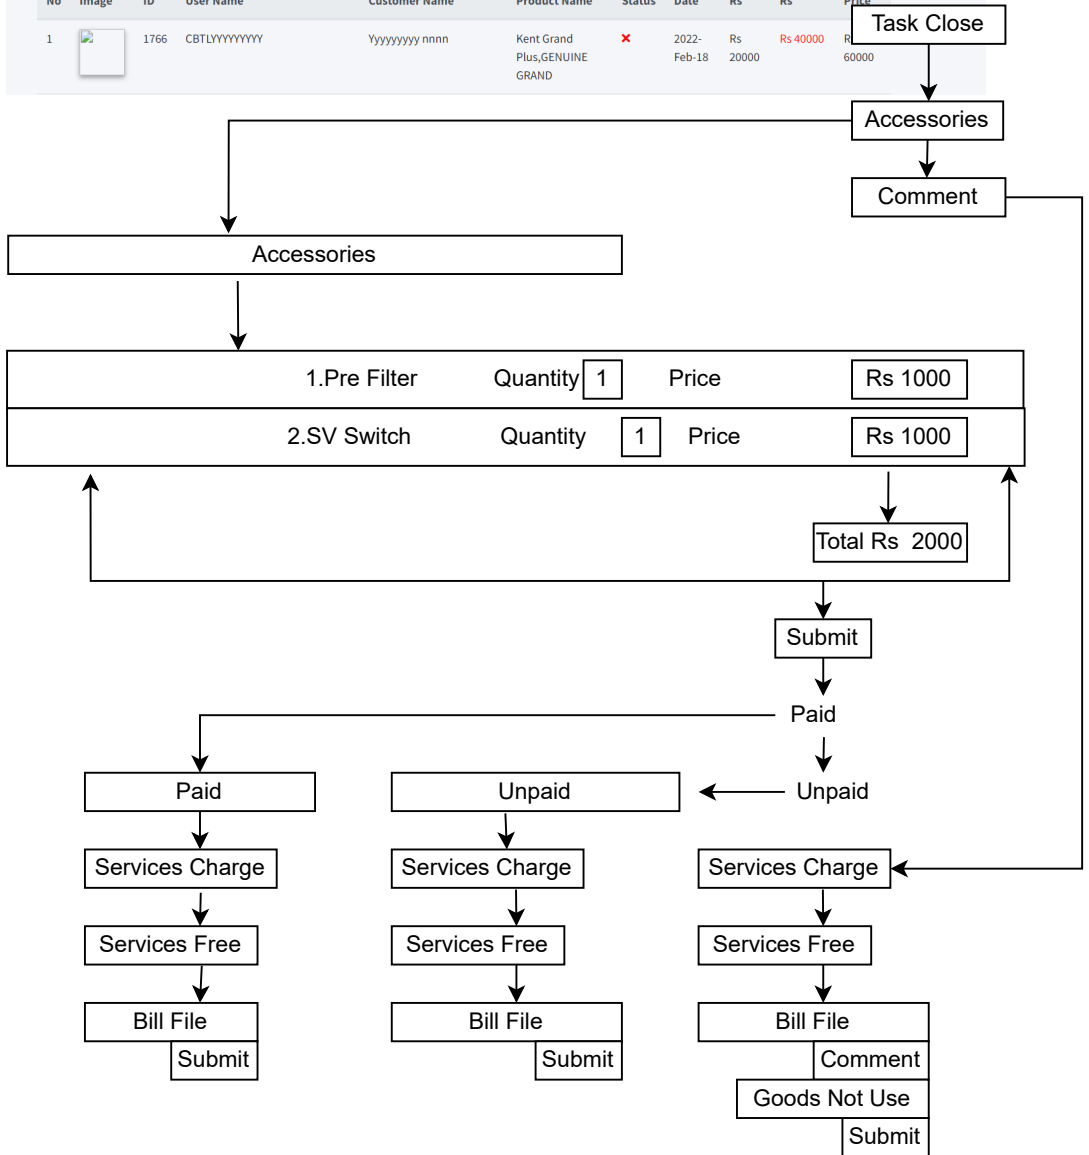

- ➔ Task Queue
- ➔ Task Assignee
- ➔ Task Complete

- **Create**
 - ↓
 - Subject**
 - ↓
 - Normal Services
 - ↓
 - Maintenance
 - ↓
 - Location Shifting

➔ Task Queue

| No | Image | ID | User Name | Customer Name | Product Name | Status | Install Date | Paid Rs | Pending Rs | Price |
|----|-------|------|--------------|----------------|-------------------------------|--------|--------------|----------|------------|----------|
| 1 | | 1766 | CBTLYYYYYYYY | Yyyyyyyyy nnnn | Kent Grand Plus,GENUINE GRAND | ✖ | 2022-Feb-18 | Rs 20000 | Rs 40000 | Rs 60000 |

Option

Task Assignee

| No | Image | ID | User Name | Customer Name | Product Name | Status | Install Date | Paid Rs | Pending Rs | Price |
|----|-------|------|--------------|----------------|-------------------------------|--------|--------------|----------|------------|----------|
| 1 | | 1766 | CBTLYYYYYYYY | Yyyyyyyyy nnnn | Kent Grand Plus,GENUINE GRAND | ✘ | 2022-Feb-18 | Rs 20000 | Rs 40000 | Rs 60000 |

Support Details