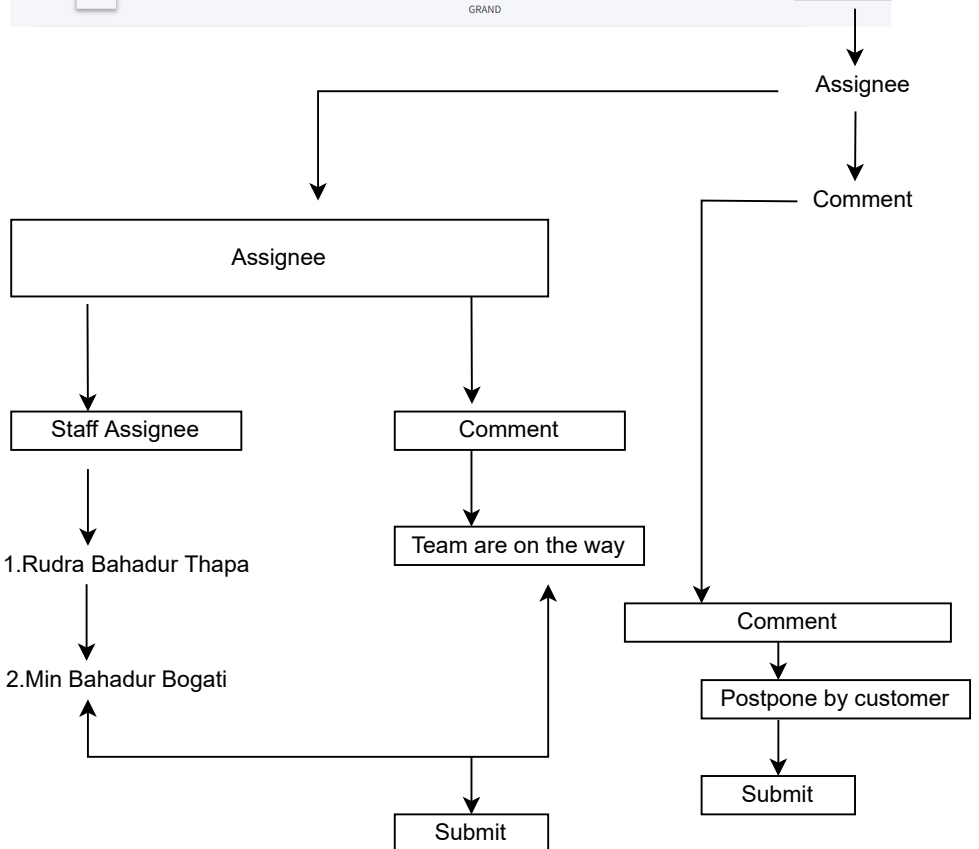

- ➔ Task Queue
- ➔ Task Assignee
- ➔ Task Complete

- **Create**
  - ↓
  - **Subject**
    - ↓
    - Normal Services
    - ↓
    - Maintenance
    - ↓
    - Location Shifting

➔ Task Queue

No	Image	ID	User Name	Customer Name	Product Name	Status	Install Date	Paid Rs	Pending Rs	Price
1		1766	CBTLYYYYYYYY	Yyyyyyyyy nnnn	Kent Grand Plus,GENUINE GRAND	✖	2022-Feb-18	Rs 20000	Rs 40000	Rs 60000

Option